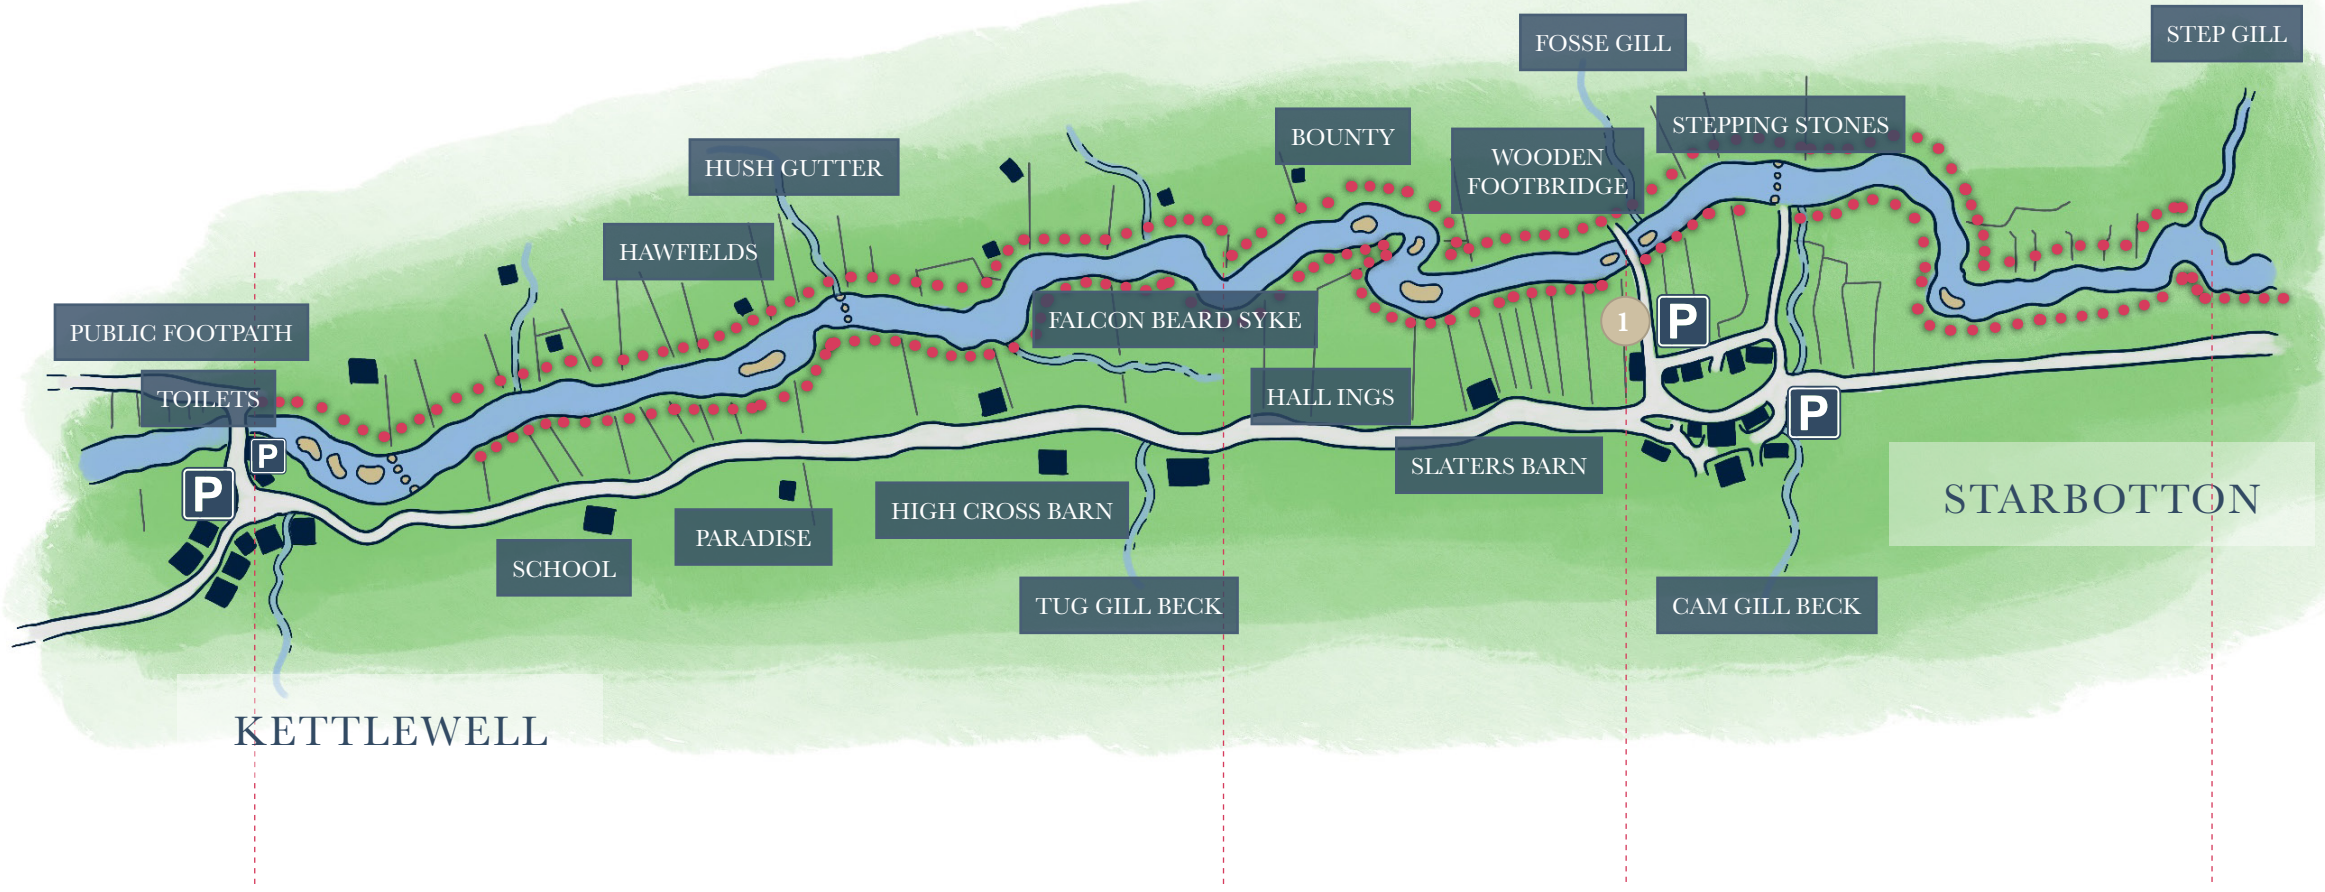

RIVER WHARFE

1 Park on roadside

KAC waters upstream from
Kettlewell to Starbotton

UPPER WHARFEDALE

STEPPING STONES
TO KETTLEWELL

KETTLEWELL UP

STARBOTTON
DOWN

STARBOTTON
UP